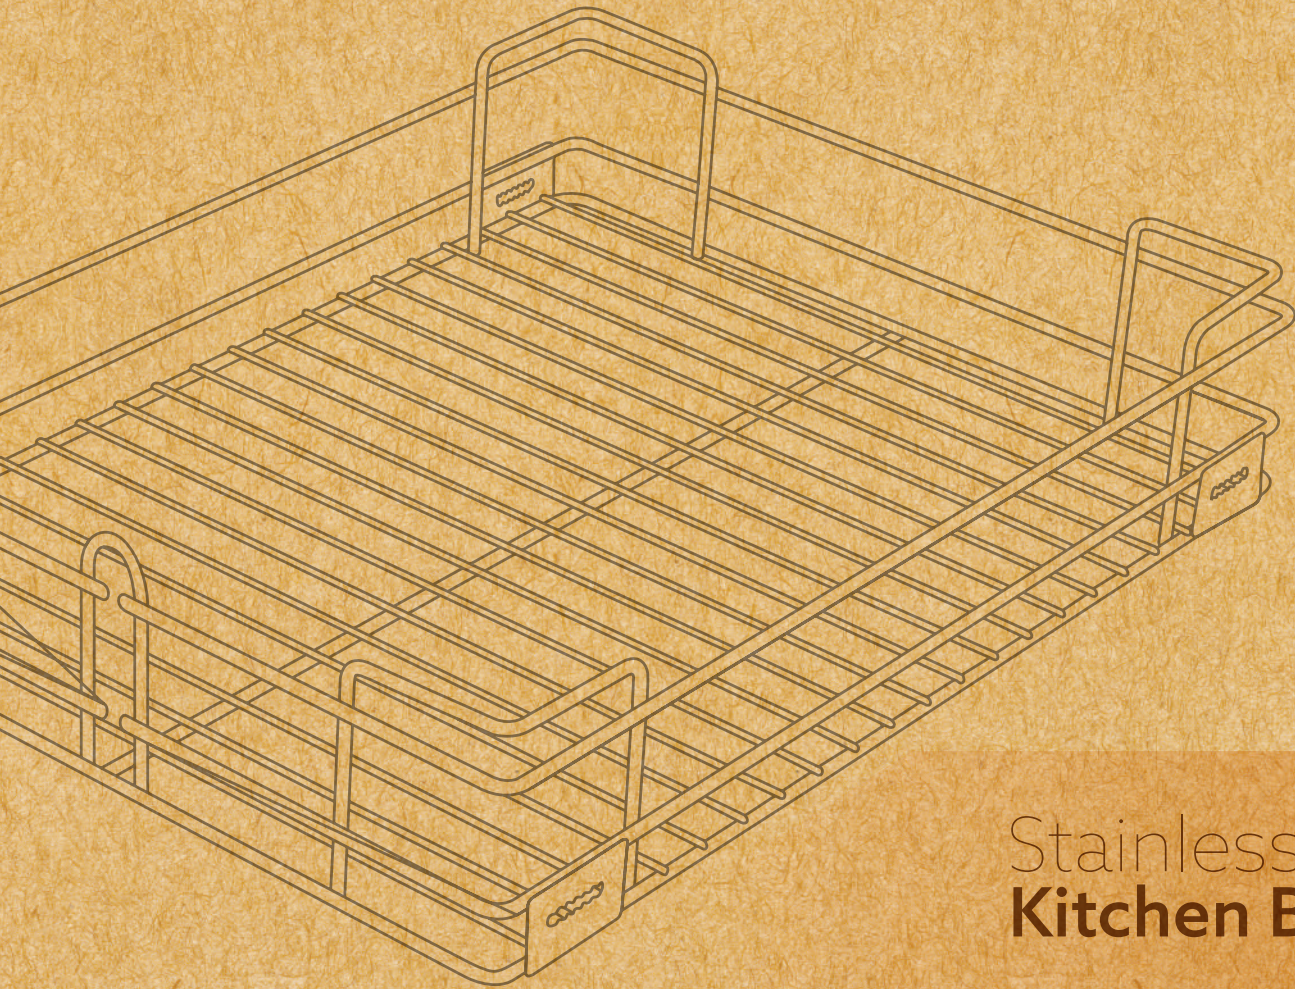

Stainless Steel
Kitchen Basket

**PRODUCT
CATALOGUE**