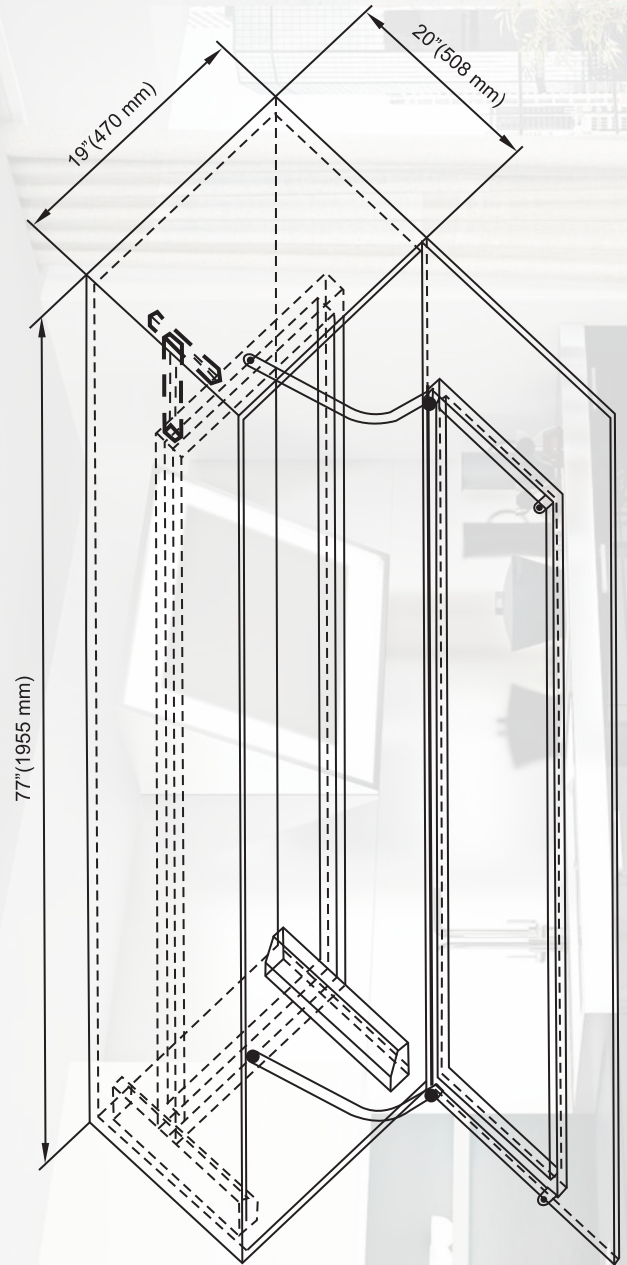

## Tandam Accessories

5 mm +5 mm Road  
 + ABS Stand

**Thali Plate Partition**

<b>D</b>	18", 20"
<b>H</b>	8"

**Cup & Saucer Partition**

<b>D</b>	18", 20"
<b>H</b>	4"

5 mm +5 mm Road  
 + ABS Stand

**ABS Tray**

<b>W</b>	15", 18", 21", 25", 29", 33"
<b>D</b>	20"
<b>H</b>	2"

**Vertical Pull out Unit**  
Adjustable

<b>W</b>	19"
<b>D</b>	20"
<b>H</b>	48" to 54" & 65" to 77"

**Vertical Pull out Unit**  
 Adjustable

SHELVES	CABINET	HEIGHT
4 Shelves	400mm	1250-1650mm
4 Shelves	600mm	1250-1650mm
6 Shelves	450mm	1800-2100mm
6 Shelves	600mm	1800-2100mm

...and moves completely out of the cabinet.

...the top or bottom tray swings out

### Snake Corner

<b>W</b>	34"
<b>D</b>	19"