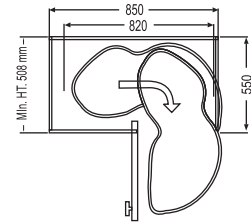

<b>W</b>	15", 18", 21", 25", 29", 33"
<b>D</b>	20"
<b>H</b>	2"

**Vertical Pull out Unit**  
Adjustable

<b>W</b>	19"
<b>D</b>	20"
<b>H</b>	48" to 54" & 65" to 77"

**Vertical Pull out Unit**  
 Adjustable

SHELVES	CABINET	HEIGHT
4 Shelves	400mm	1250-1650mm
4 Shelves	600mm	1250-1650mm
6 Shelves	450mm	1800-2100mm
6 Shelves	600mm	1800-2100mm

...and moves completely out of the cabinet.

...the top or bottom tray swings out

### Snake Corner

<b>W</b>	34"
<b>D</b>	19"

### Magic Corner

Adjustable Size : 450 mm

<b>W</b>	800 to 900 mm
<b>D</b>	508 mm
<b>H</b>	525 min.