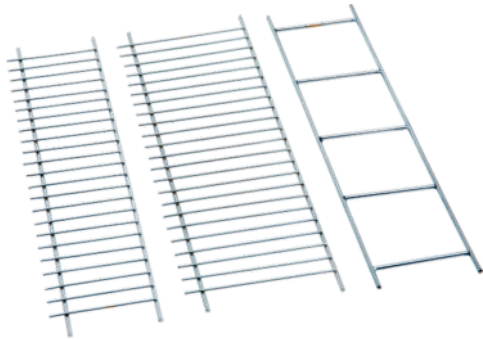

**IMPORTED GT PT**

Adjustable Size : 450 mm

<b>W</b>	24,28,32,36"
<b>D</b>	20"
<b>H</b>	20"

**Imported Glass Tray & Plate Tray**

**Glass & Plate Rack**

<b>W</b>	10"
<b>D</b>	20,22,24,26,28,30,32"
<b>H</b>	4"

**Small Detergent**

**Fruit Basket**

**Pedal Dust Bin**

**Perforate Dust Bin**

**Use Me Dust Bin**

**Cylinder Trolley**

**Hot Plate**

**Bin Holder**

**Banana Stand**

Plain, Glass & Bottle Partition

Wine Glass Single & Double

Thali & Cup Partition

Fitting Set (Accessories)

Hook Liner

Shoe Rack

W	25"
D	13"
H	21"