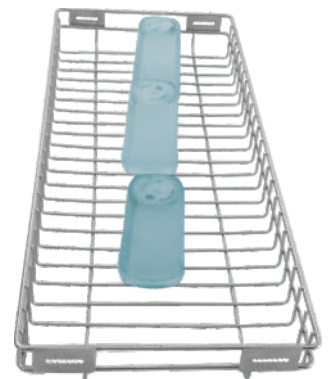

Arrange your  
kitchen space

**Trouser Rack**

We Can Provide  
Customize Size as Per  
Requirement

**Perfume Rack**

**Hanger Rack**

**Saree Slider Sleek**

**Saree Slider Regular**

**Tie Rack**

**IMPORTED GT PT**

Adjustable Size : 450 mm

<b>W</b>	24,28,32,36"
<b>D</b>	20"
<b>H</b>	20"

**Imported Glass Tray & Plate Tray**

**Glass & Plate Rack**

<b>W</b>	10"
<b>D</b>	20,22,24,26,28,30,32"
<b>H</b>	4"

**Small Detergent**

**Fruit Basket**

**Pedal Dust Bin**

**Perforate Dust Bin**

**Use Me Dust Bin**

**Cylinder Trolley**

**Hot Plate**

**Bin Holder**

**Banana Stand**

Plain, Glass & Bottle Partition

Wine Glass Single & Double

Thali & Cup Partition

Fitting Set (Accessories)

Hook Liner

Shoe Rack

W	25"
D	13"
H	21"