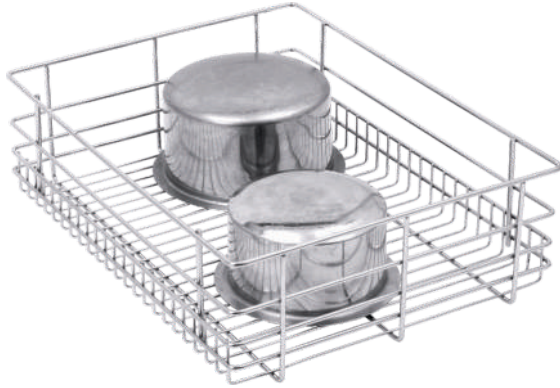

# ECO PRIME<sup>®</sup>

Kitchen Basket

**Plain Basket**

<b>W</b>	12,15,17,19,21,24,28,32"
<b>D</b>	16,20,22,24"
<b>H</b>	4,6,8,"

**Partition Basket**

<b>W</b>	12,15,17,19,21,24,28,32"
<b>D</b>	16,20,22,24"
<b>H</b>	4,6,8,"

**Thali Basket**

<b>W</b>	12,15,17,19,21,24,28,32"
<b>D</b>	16,20,22,24"
<b>H</b>	4,6,8,"

**Plate Basket**

<b>W</b>	12,15,17,19,21"
<b>D</b>	16,20,22,24"
<b>H</b>	6"

**Cup & Saucer Basket**

<b>W</b>	12,15,17,19,21"
<b>D</b>	16,20,22,24"
<b>H</b>	4"