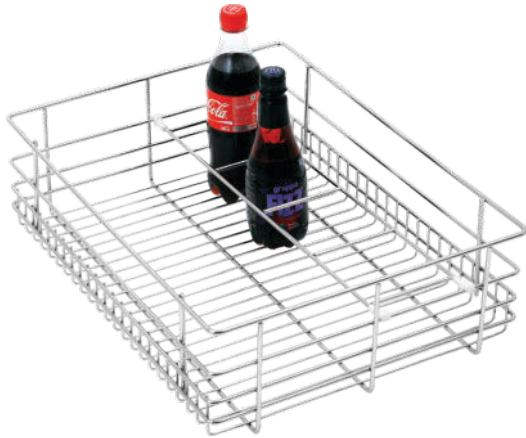

**Triple Basket Pull Out**

<b>W</b>	4,6,8,12"
<b>D</b>	16,20,22,24"
<b>H</b>	21"

**M. P. Pull Out**

<b>W</b>	4,6,8" {4"+6"+8"}
<b>D</b>	20"
<b>H</b>	20,24"

**Sumo Grain Trolley**

<b>W</b>	15,17,19,21"
<b>D</b>	20"
<b>H</b>	12"

**Pull Out Mechanism**

<b>W</b>	4,6,8,12"
<b>D</b>	20"
<b>H</b>	12"

**Bottle Basket**

<b>W</b>	12,15,17,19,21"
<b>D</b>	16,20,22,24"
<b>H</b>	6"

**Grain Trolley**

<b>W</b>	15,17,19,21"
<b>D</b>	20"
<b>H</b>	8"

**Kitchen Pole**

**Kitchen Handel**

**Size :**

- 8" (Inch)
- 10" (Inch)
- 12" (Inch)
- 14" (Inch)
- 16" (Inch)
- 18" (Inch)
- 20" (Inch)
- 22" (Inch)
- 24" (Inch)
- 28" (Inch)
- 30" (Inch)
- 32" (Inch)

AN ISO 9001 : 2015 CERTIFIED COMPANY