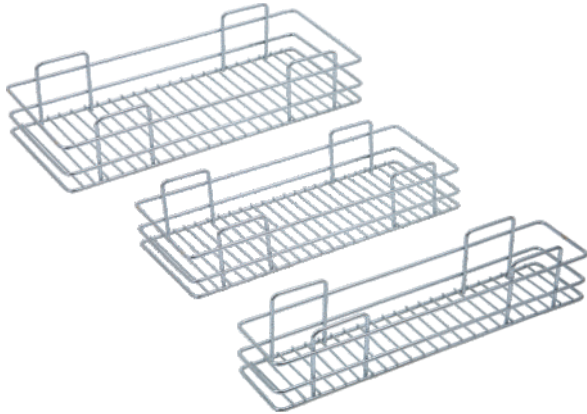

**Thali Basket**

<b>W</b>	12,15,17,19,21,24,28,32"
<b>D</b>	16,20,22,24"
<b>H</b>	4,6,8,"

**Plate Basket**

<b>W</b>	12,15,17,19,21"
<b>D</b>	16,20,22,24"
<b>H</b>	6"

**Cup & Saucer Basket**

<b>W</b>	12,15,17,19,21"
<b>D</b>	16,20,22,24"
<b>H</b>	4"

**Glass Basket**

<b>W</b>	12,15,17,19,21"
<b>D</b>	16,20,22,24"
<b>H</b>	4"

**Vegetable Basket**

<b>W</b>	15,17,19, 21"
<b>D</b>	20"
<b>H</b>	6"

**Premium Cutlery Basket**

<b>W</b>	15,17,19, 21"
<b>D</b>	20"
<b>H</b>	4"

**Sheet Cutlery Basket**

<b>W</b>	12,15,17,19, 21"
<b>D</b>	16,20,22,24"
<b>H</b>	4"

**Single Basket Pull Out**

<b>W</b>	4, 6, 8, 12"
<b>D</b>	20,22,24"
<b>H</b>	4"

**Double Basket Pull Out**

<b>W</b>	4,6,8,12"
<b>D</b>	16,20,22,24"
<b>H</b>	17"

**Triple Basket Pull Out**

<b>W</b>	4,6,8,12"
<b>D</b>	16,20,22,24"
<b>H</b>	21"

**M. P. Pull Out**

<b>W</b>	4,6,8" {4"+6"+8"}
<b>D</b>	20"
<b>H</b>	20,24"

**Sumo Grain Trolley**

<b>W</b>	15,17,19,21"
<b>D</b>	20"
<b>H</b>	12"