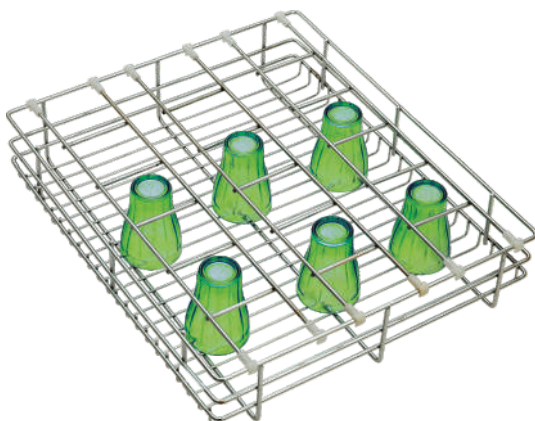

# ECO PRIME<sup>®</sup>

Kitchen Basket

**Plain Basket**

<b>W</b>	12,15,17,19,21,24,28,32"
<b>D</b>	16,20,22,24"
<b>H</b>	4,6,8,"

**Partition Basket**

<b>W</b>	12,15,17,19,21,24,28,32"
<b>D</b>	16,20,22,24"
<b>H</b>	4,6,8,"

**Thali Basket**

<b>W</b>	12,15,17,19,21,24,28,32"
<b>D</b>	16,20,22,24"
<b>H</b>	4,6,8,"

**Plate Basket**

<b>W</b>	12,15,17,19,21"
<b>D</b>	16,20,22,24"
<b>H</b>	6"

**Cup & Saucer Basket**

<b>W</b>	12,15,17,19,21"
<b>D</b>	16,20,22,24"
<b>H</b>	4"

**Glass Basket**

<b>W</b>	12,15,17,19,21"
<b>D</b>	16,20,22,24"
<b>H</b>	4"

**Vegetable Basket**

<b>W</b>	15,17,19, 21"
<b>D</b>	20"
<b>H</b>	6"

**Premium Cutlery Basket**

<b>W</b>	15,17,19, 21"
<b>D</b>	20"
<b>H</b>	4"