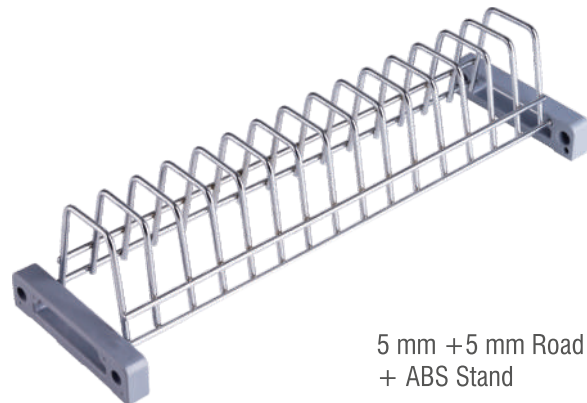

## Tandam Accessories

5 mm +5 mm Road  
 + ABS Stand

**Thali Plate Partition**

<b>D</b>	18", 20"
<b>H</b>	8"

**Cup & Saucer Partition**

<b>D</b>	18", 20"
<b>H</b>	4"

5 mm +5 mm Road  
 + ABS Stand

**ABS Tray**