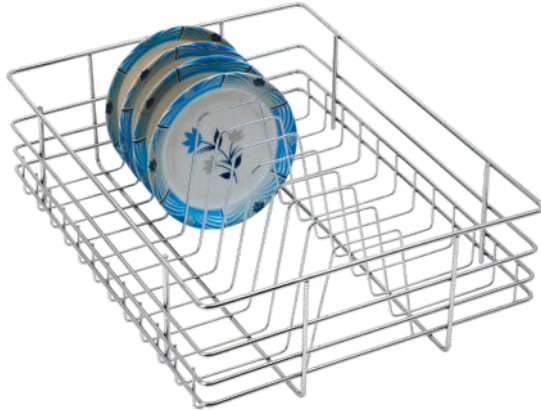

# ECO PRIME<sup>®</sup>

Kitchen Basket

**Plain Basket**

<b>W</b>	12,15,17,19,21,24,28,32"
<b>D</b>	16,20,22,24"
<b>H</b>	4,6,8,"

**Partition Basket**

<b>W</b>	12,15,17,19,21,24,28,32"
<b>D</b>	16,20,22,24"
<b>H</b>	4,6,8,"

**Thali Basket**

<b>W</b>	12,15,17,19,21,24,28,32"
<b>D</b>	16,20,22,24"
<b>H</b>	4,6,8,"

**Plate Basket**

<b>W</b>	12,15,17,19,21"
<b>D</b>	16,20,22,24"
<b>H</b>	6"

**Cup & Saucer Basket**

<b>W</b>	12,15,17,19,21"
<b>D</b>	16,20,22,24"
<b>H</b>	4"

**Glass Basket**

<b>W</b>	12,15,17,19,21"
<b>D</b>	16,20,22,24"
<b>H</b>	4"

**Vegetable Basket**

<b>W</b>	15,17,19, 21"
<b>D</b>	20"
<b>H</b>	6"

**Premium Cutlery Basket**

<b>W</b>	15,17,19, 21"
<b>D</b>	20"
<b>H</b>	4"