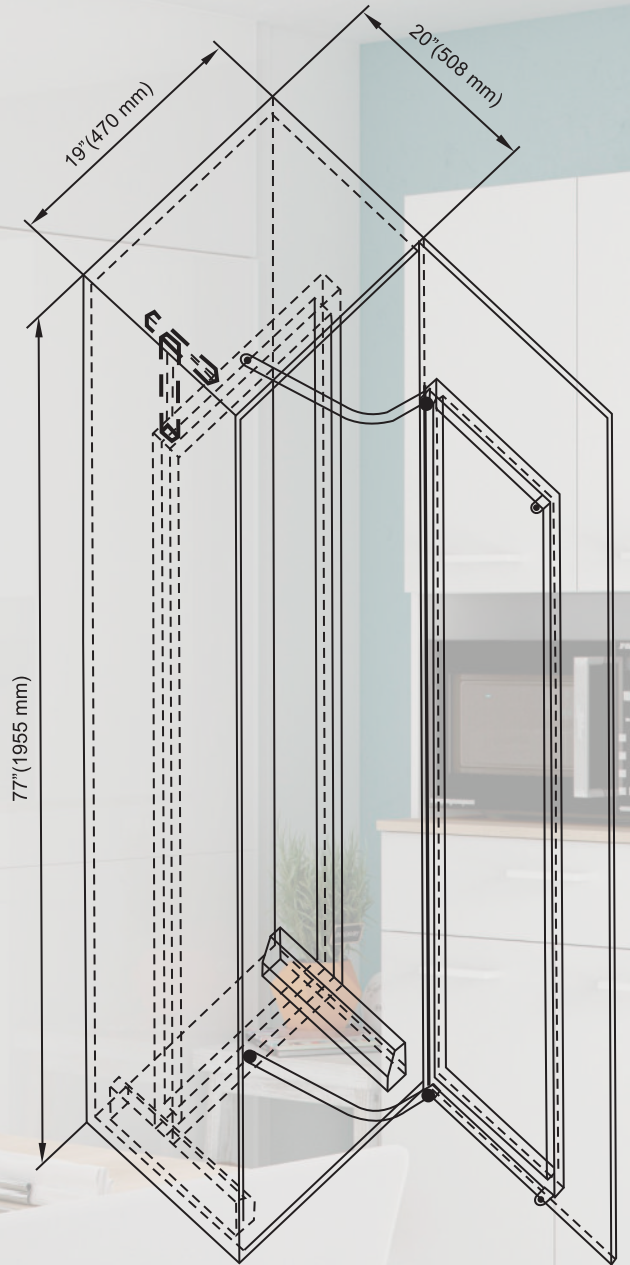

**Why  
Compromise ?  
Get Customizes  
Furniture**

**Pantry Unit {Adjustable}**

<b>W</b>	34"
<b>D</b>	20"
<b>H</b>	48" to 54" & 65" to 77"

## Tandam Accessories

5 mm +5 mm Road  
 + ABS Stand

**Thali Plate Partition**

<b>D</b>	18", 20"
<b>H</b>	8"

**Cup & Saucer Partition**

<b>D</b>	18", 20"
<b>H</b>	4"

5 mm +5 mm Road  
 + ABS Stand

**ABS Tray**

<b>W</b>	15", 18", 21", 25", 29", 33"
<b>D</b>	20"
<b>H</b>	2"

**Vertical Pull out Unit**  
Adjustable

<b>W</b>	19"
<b>D</b>	20"
<b>H</b>	48" to 54" & 65" to 77"

**Vertical Pull out Unit**  
 Adjustable

SHELVES	CABINET	HEIGHT
4 Shelves	400mm	1250-1650mm
4 Shelves	600mm	1250-1650mm
6 Shelves	450mm	1800-2100mm
6 Shelves	600mm	1800-2100mm

...and moves completely out of the cabinet.

...the top or bottom tray swings out