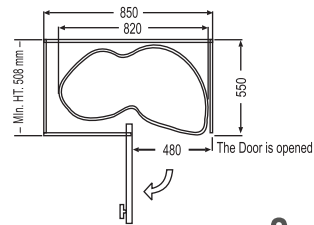

<b>W</b>	15", 18", 21", 25", 29", 33"
<b>D</b>	20"
<b>H</b>	2"

**Vertical Pull out Unit**  
Adjustable

<b>W</b>	19"
<b>D</b>	20"
<b>H</b>	48" to 54" & 65" to 77"

**Vertical Pull out Unit**  
 Adjustable

SHELVES	CABINET	HEIGHT
4 Shelves	400mm	1250-1650mm
4 Shelves	600mm	1250-1650mm
6 Shelves	450mm	1800-2100mm
6 Shelves	600mm	1800-2100mm

...and moves completely out of the cabinet.

...the top or bottom tray swings out

### Snake Corner

<b>W</b>	34"
<b>D</b>	19"

### Magic Corner

Adjustable Size : 450 mm

<b>W</b>	800 to 900 mm
<b>D</b>	508 mm
<b>H</b>	525 min.