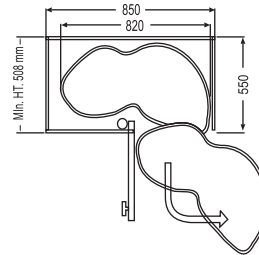

<b>W</b>	15", 18", 21", 25", 29", 33"
<b>D</b>	20"
<b>H</b>	2"

**Vertical Pull out Unit**  
Adjustable

<b>W</b>	19"
<b>D</b>	20"
<b>H</b>	48" to 54" & 65" to 77"

**Vertical Pull out Unit**  
 Adjustable

SHELVES	CABINET	HEIGHT
4 Shelves	400mm	1250-1650mm
4 Shelves	600mm	1250-1650mm
6 Shelves	450mm	1800-2100mm
6 Shelves	600mm	1800-2100mm

...and moves completely out of the cabinet.

...the top or bottom tray swings out

### Snake Corner

<b>W</b>	34"
<b>D</b>	19"

### Magic Corner

Adjustable Size : 450 mm

<b>W</b>	800 to 900 mm
<b>D</b>	508 mm
<b>H</b>	525 min.