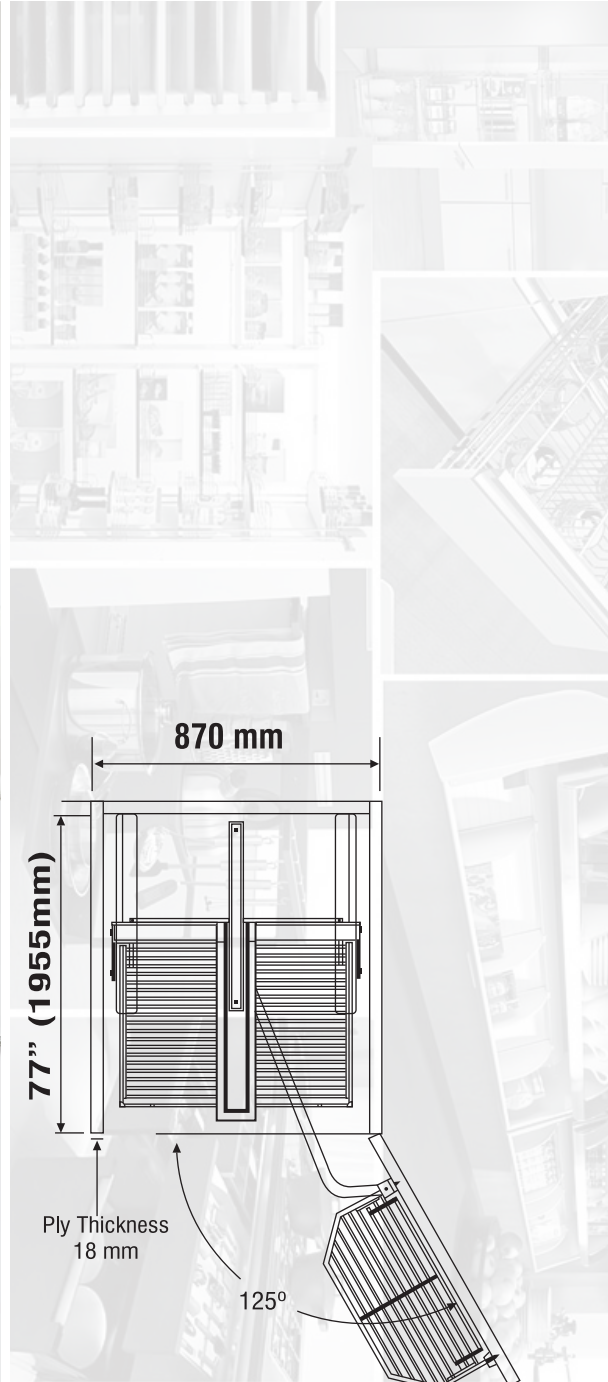

**Kitchen Pole**

**Kitchen Handel**

**Size :**

- 8" (Inch)
- 10" (Inch)
- 12" (Inch)
- 14" (Inch)
- 16" (Inch)
- 18" (Inch)
- 20" (Inch)
- 22" (Inch)
- 24" (Inch)
- 28" (Inch)
- 30" (Inch)
- 32" (Inch)

AN ISO 9001 : 2015 CERTIFIED COMPANY

**ECO PRIME**<sup>®</sup>  
Kitchen Basket

*Go Ahead...*

**Corner Single**

Dia : 9" x 9" x 7"

**Corner Double**

Dia : 9" x 9" x 17"

**Corner Triple**

Dia : 9" x 9" x 27"

**Dee Tray Unit**

Dia : 20, 24, 28"

**Carousel Unit**

Dia : 20, 24, 28"

**Full Round**

Dia : 20, 24, 28"

AN ISO 9001 : 2015 CERTIFIED COMPANY

**ECO PRIME**<sup>®</sup>  
Kitchen Basket

**Why  
Compromise ?  
Get Customizes  
Furniture**

**Pantry Unit {Adjustable}**

<b>W</b>	34"
<b>D</b>	20"
<b>H</b>	48" to 54" & 65" to 77"