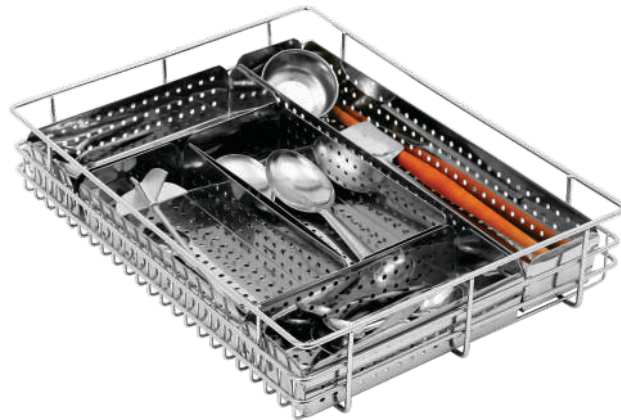

**Glass Basket**

<b>W</b>	12,15,17,19,21"
<b>D</b>	16,20,22,24"
<b>H</b>	4"

**Vegetable Basket**

<b>W</b>	15,17,19, 21"
<b>D</b>	20"
<b>H</b>	6"

**Premium Cutlery Basket**

<b>W</b>	15,17,19, 21"
<b>D</b>	20"
<b>H</b>	4"

**Sheet Cutlery Basket**

<b>W</b>	12,15,17,19, 21"
<b>D</b>	16,20,22,24"
<b>H</b>	4"

**Single Basket Pull Out**

<b>W</b>	4, 6, 8, 12"
<b>D</b>	20,22,24"
<b>H</b>	4"

**Double Basket Pull Out**

<b>W</b>	4,6,8,12"
<b>D</b>	16,20,22,24"
<b>H</b>	17"