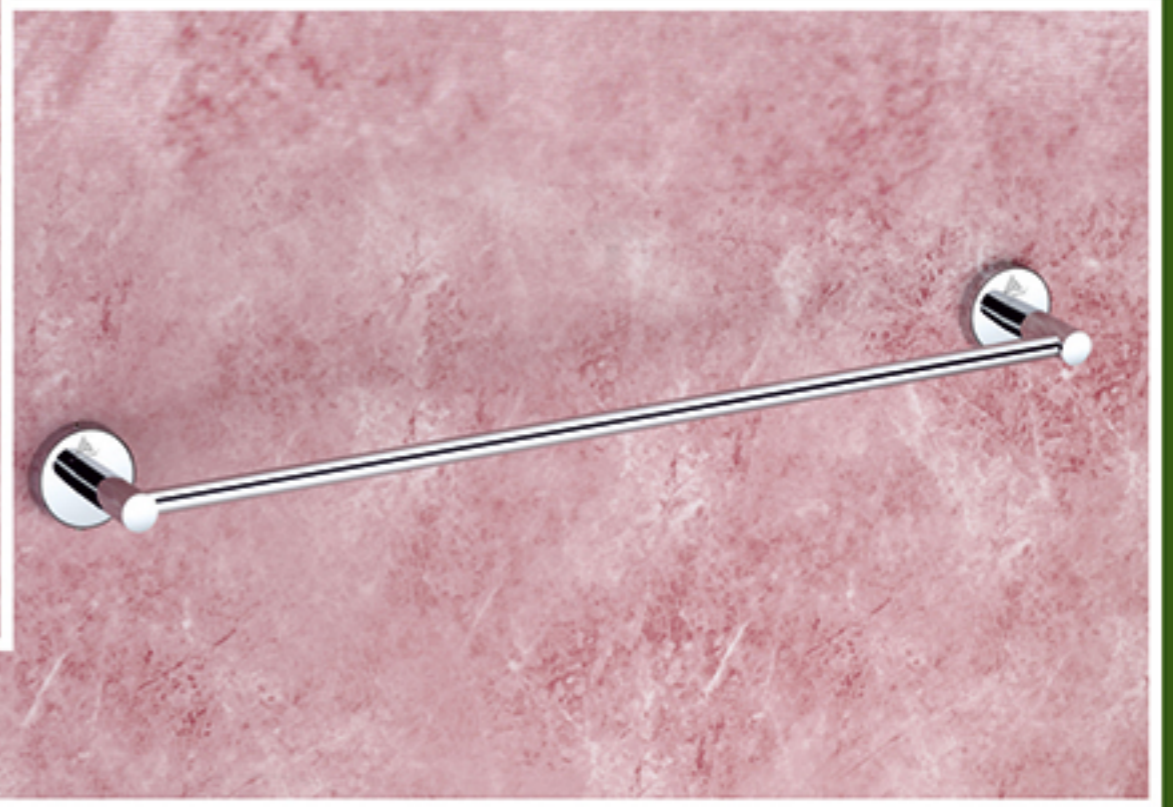

# Blossom Series

EBL 305 - Soap Dish

EBL 306 - Tumbler Holder

EBL 307 - Napkin Ring

EBL 301 - Towel Rack with Hook (24")  
EBL 302 - Towel Rack with Hook (18")

EBL 303 - Towel Rod (24")  
EBL 304 - Towel Rod (18")