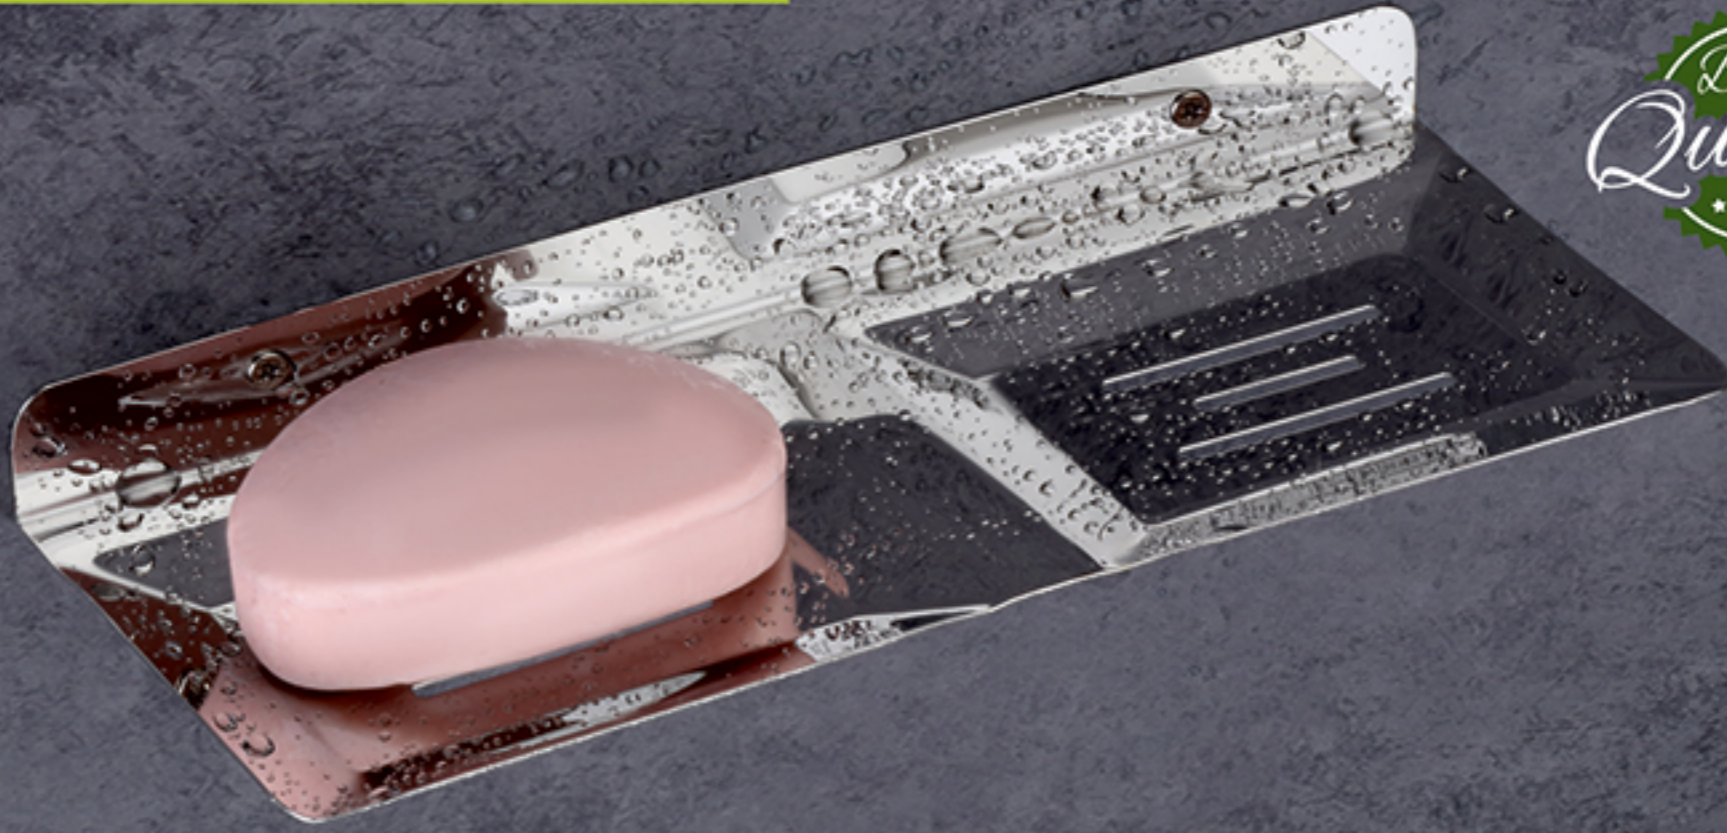

EAR 608 - Robe Hook

EAR 609 - Liquid Soap  
Dispenser

EAR 612 - Paper Holder  
with Lid

EAR 610 - Double Soap Dish

EAR 611 - Soap Dish with Tumbler Holder

**ECO PRIME**<sup>®</sup>

Extra Durable

Easy to Clean

Chrome Plated

Best Quality

Style & Function

*Best Quality*