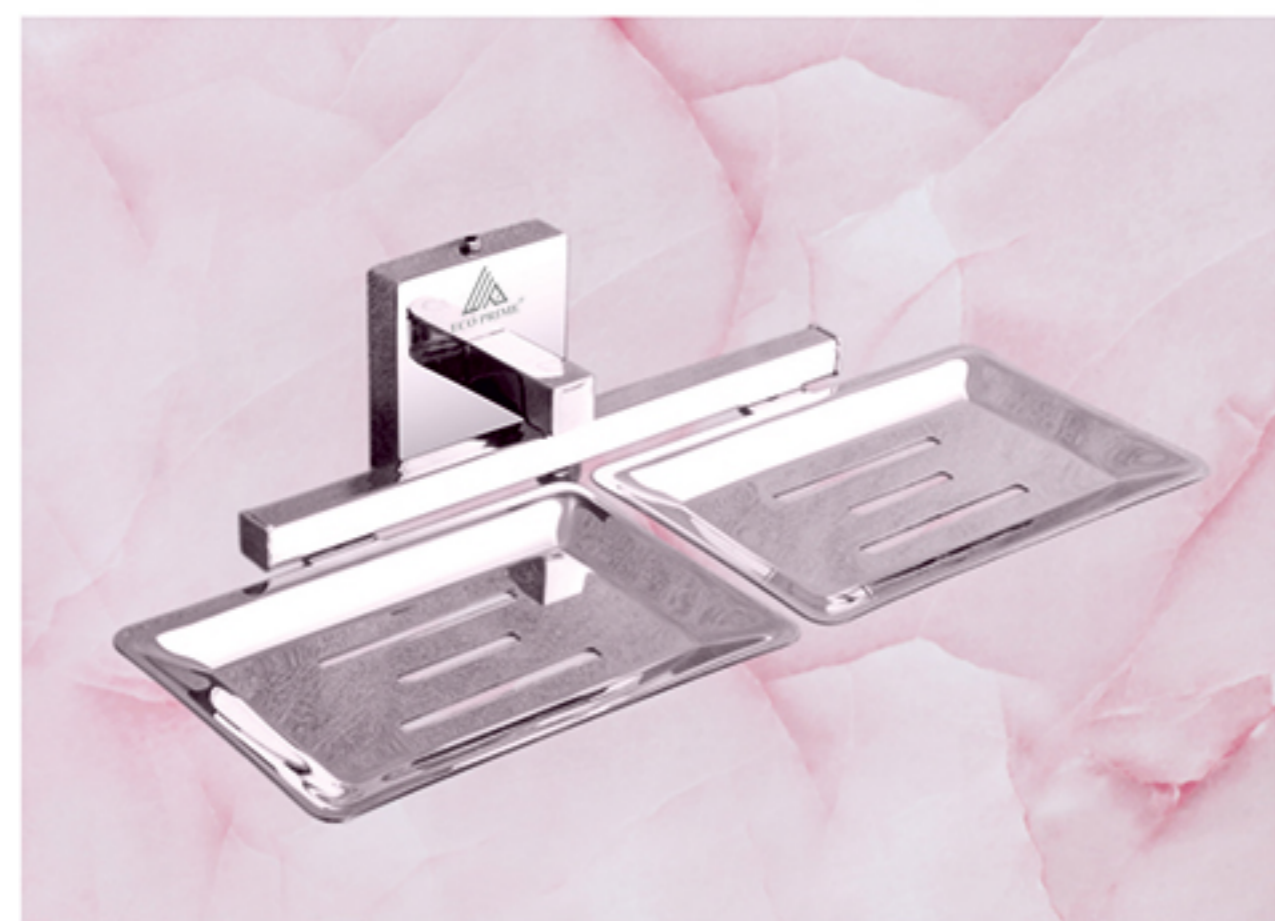

EAR 610 - Double Soap Dish