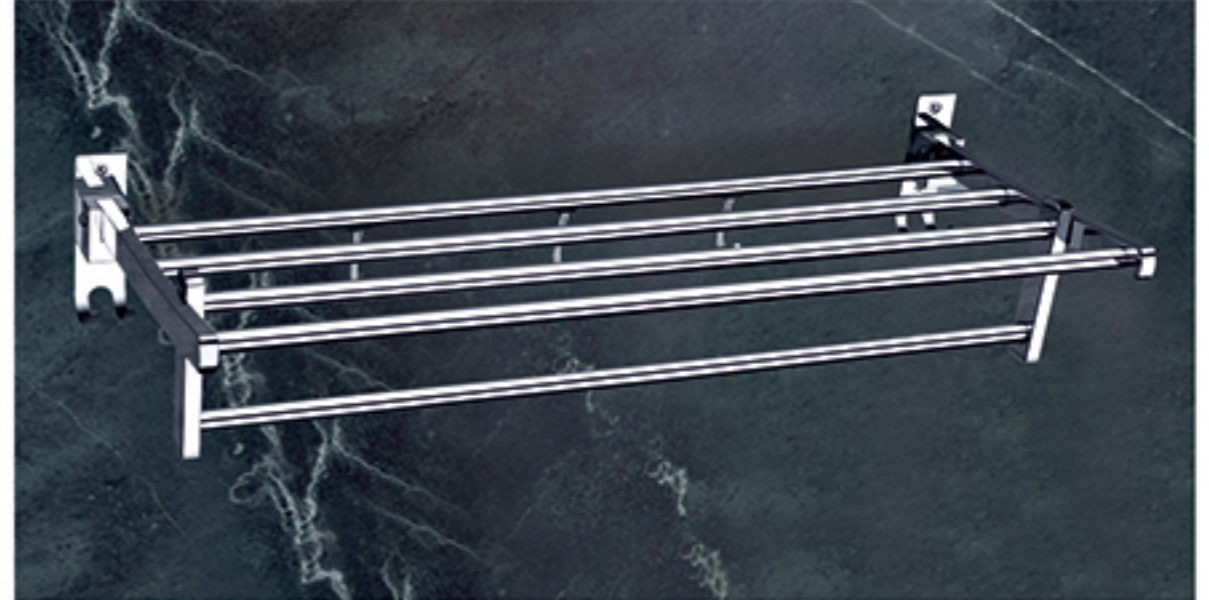

ETR 2503 - Folding Towel Rack (18")
ETR 2504 - Folding Towel Rack (24")