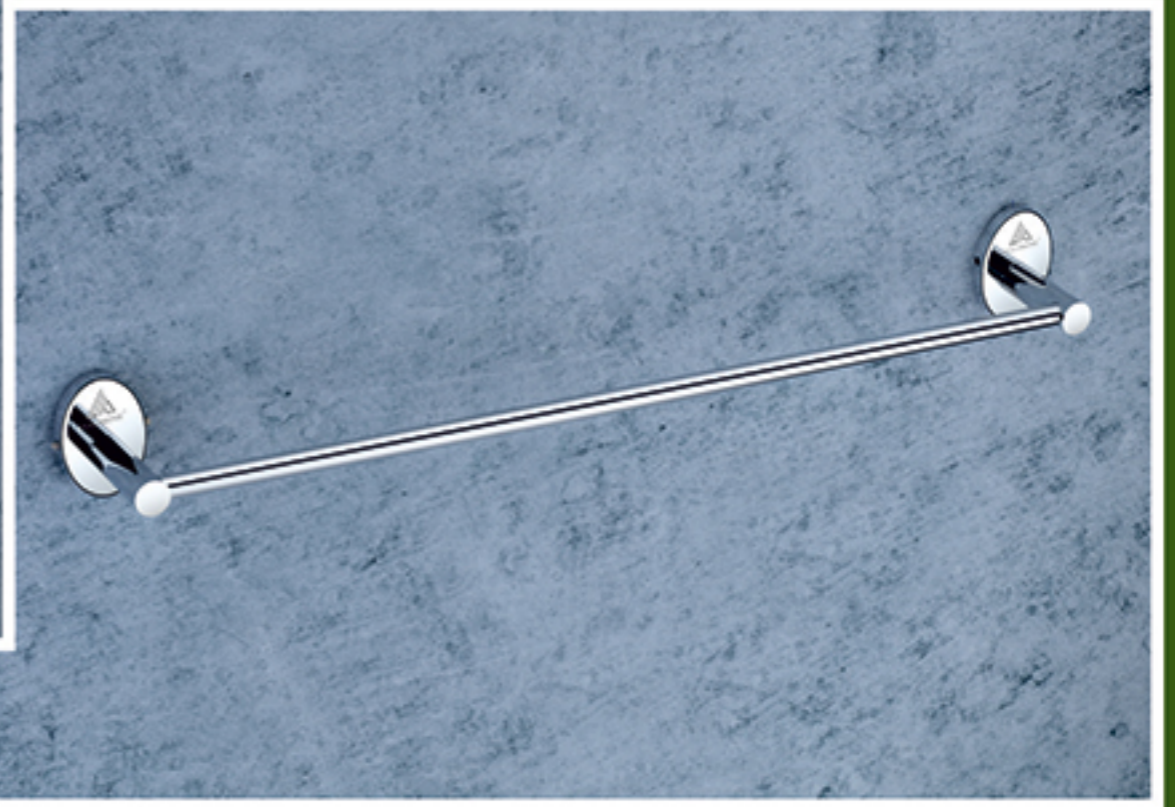

# Cherry Series

ECR 201 - Towel Rack with Hook (24")  
ECR 202 - Towel Rack with Hook (18")

ECR 203 - Towel Rod (24")  
ECR 204 - Towel Rod (18")

ECR 208 - Robe Hook

ECR 209 - Liquid Soap Dispenser

ECR 212 - Paper Holder with Lid