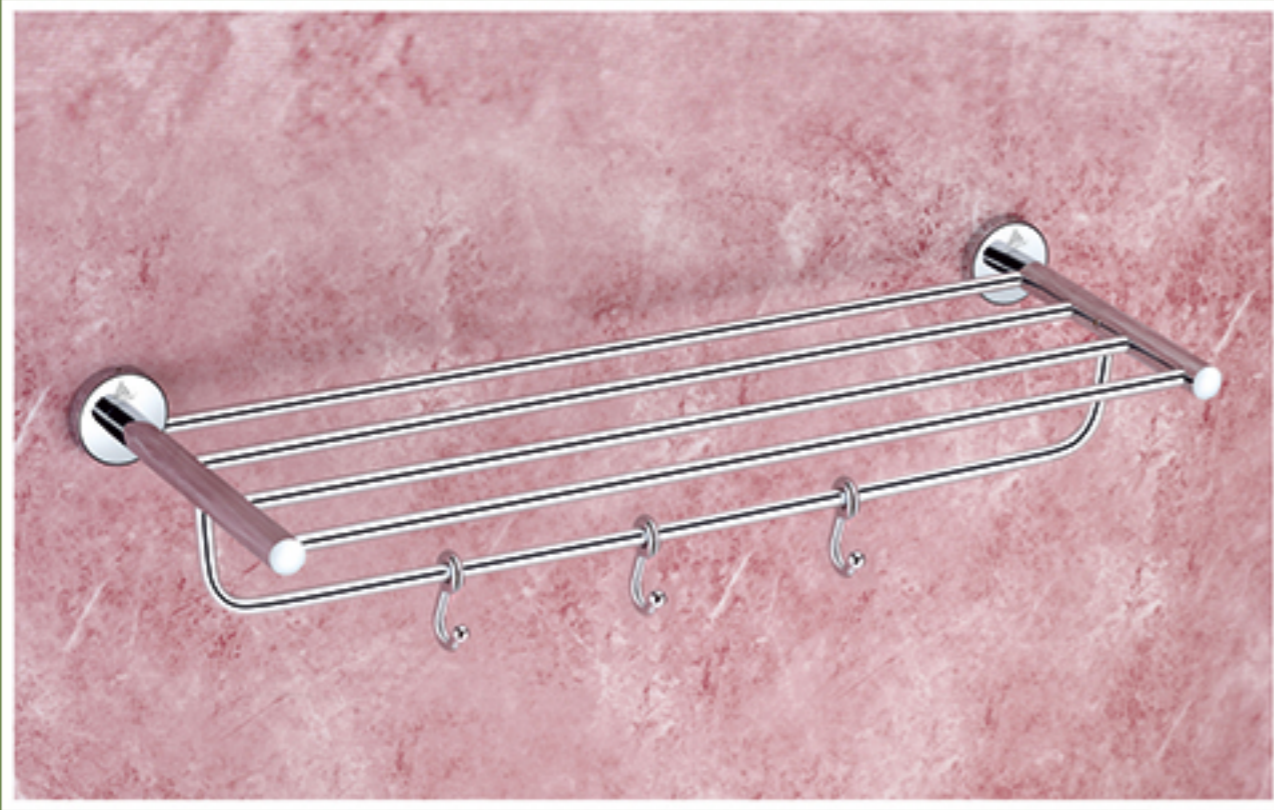

# Blossom Series

EBL 305 - Soap Dish

EBL 306 - Tumbler Holder

EBL 307 - Napkin Ring

EBL 301 - Towel Rack with Hook (24")  
EBL 302 - Towel Rack with Hook (18")

EBL 303 - Towel Rod (24")  
EBL 304 - Towel Rod (18")

EBL 308 - Robe Hook

EBL 309 - Liquid Soap Dispenser

EBL 312 - Paper Holder with Lid

EBL 310 - Double Soap Dish

EBL 311 - Soap Dish with Tumbler Holder

**ECO PRIME**<sup>®</sup>

Extra Durable

Easy to Clean