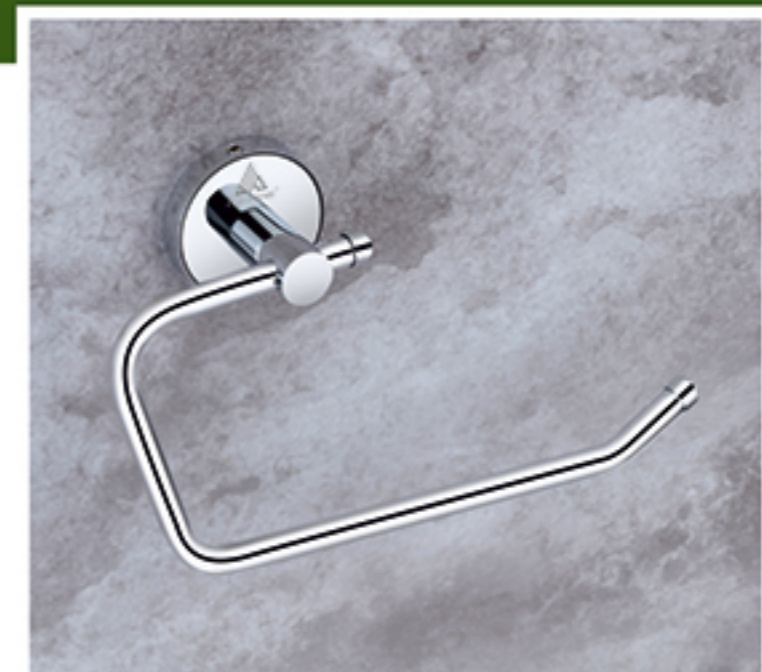

## **ANOX Series**

EAX 405 - Soap Dish

EAX 406 - Tumbler Holder

EAX 407 - Napkin Ring

EAX 401 - Towel Rack with Hook (24")  
EAX 402 - Towel Rack with Hook (18")

EAX 403 - Towel Rod (24")  
EAX 404 - Towel Rod (18")