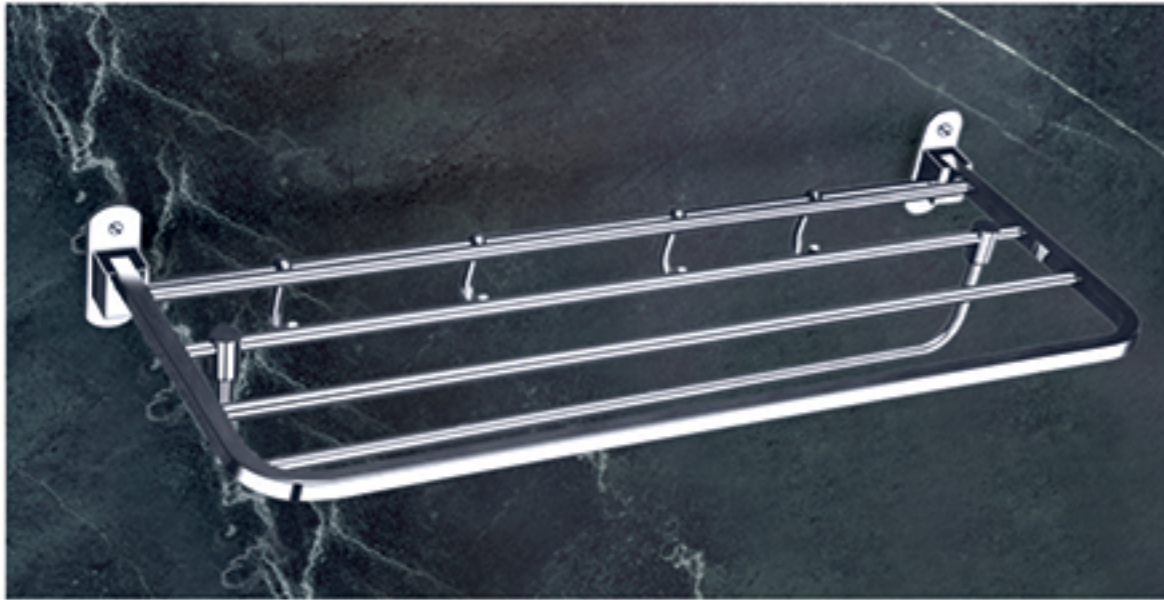

ETR 2505 - Folding Towel Rack (18")
ETR 2506 - Folding Towel Rack (24")