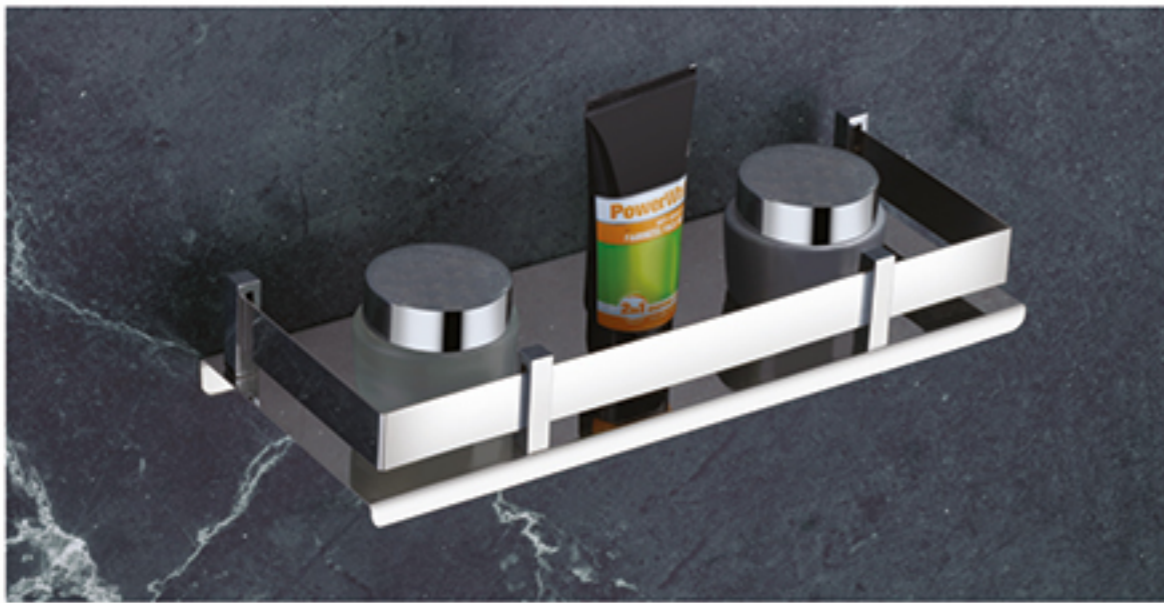

## Corner & Shelf

ECS 2601 - Double Shelf with Towel Rod

ECS 2602 - 4 in 1 (Shelf, Double Soap Dish with Tumbler Holder)

ECS 2603 - 4 in 1 (Shelf, Soap Dish, Tumbler Holder with Napkin Ring)

ECS 2604 - 4 in 1 (Shelf, Glass Soap Dish, Glass Tumbler Holder with Napkin Ring)

**ECS 2605 - 4 in 1 (Shelf, Glass Liquid, Glass Tumbler Holder with Napkin Ring)**

**ECS 2606 - 3 in 1 (Shelf, Tumbler Holder with Napkin Ring)**

**ECS 2607 - Shelf (12" x 5")**

**ECS 2609 - Shelf (18" x 5")**