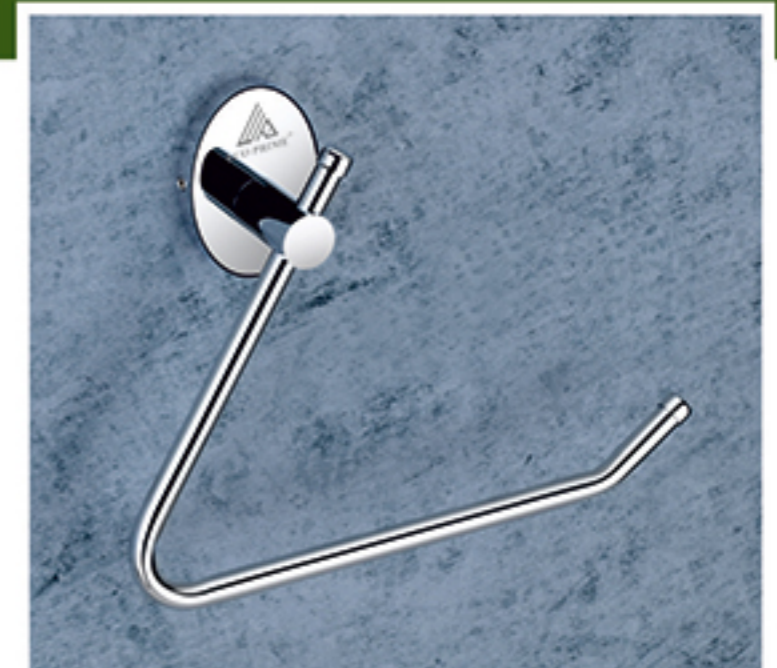

ECR 207 - Napkin Ring