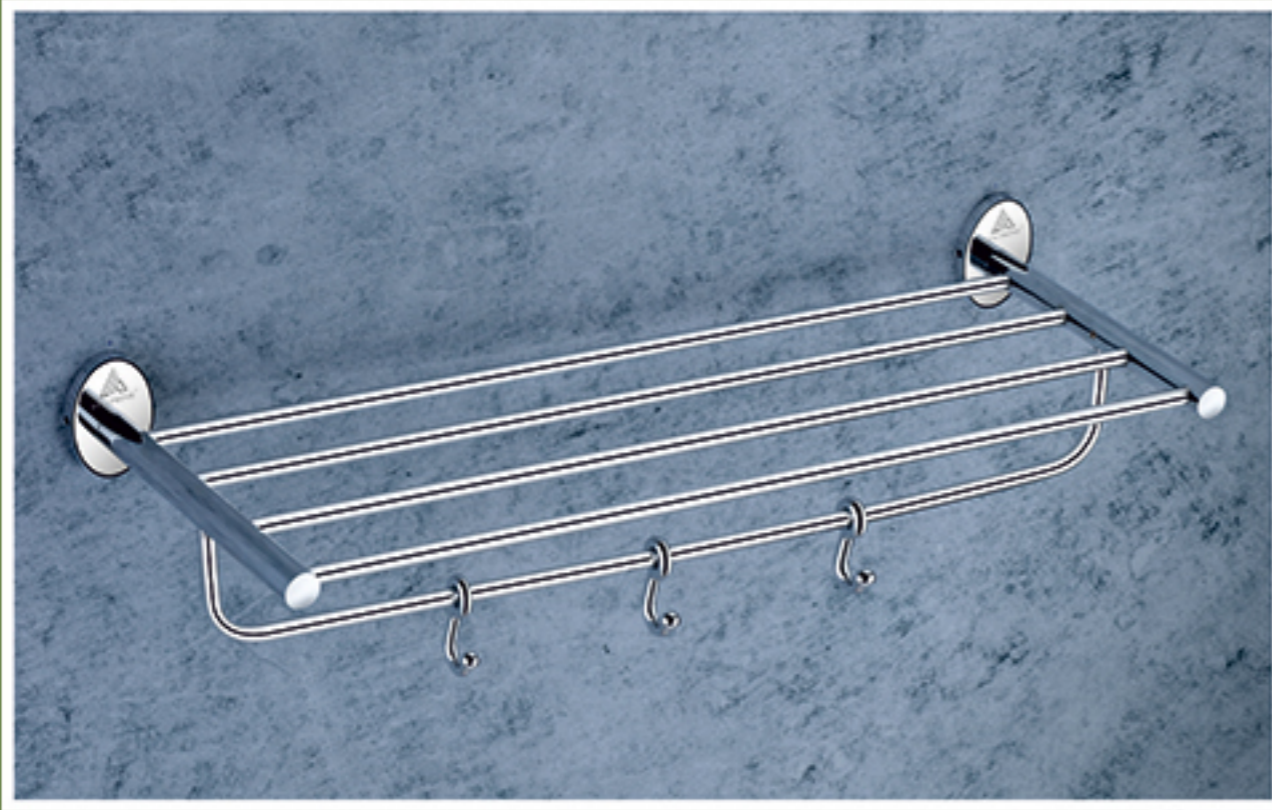

# Cherry Series

ECR 201 - Towel Rack with Hook (24")  
ECR 202 - Towel Rack with Hook (18")

ECR 203 - Towel Rod (24")  
ECR 204 - Towel Rod (18")

ECR 208 - Robe Hook

ECR 209 - Liquid Soap Dispenser

ECR 212 - Paper Holder with Lid