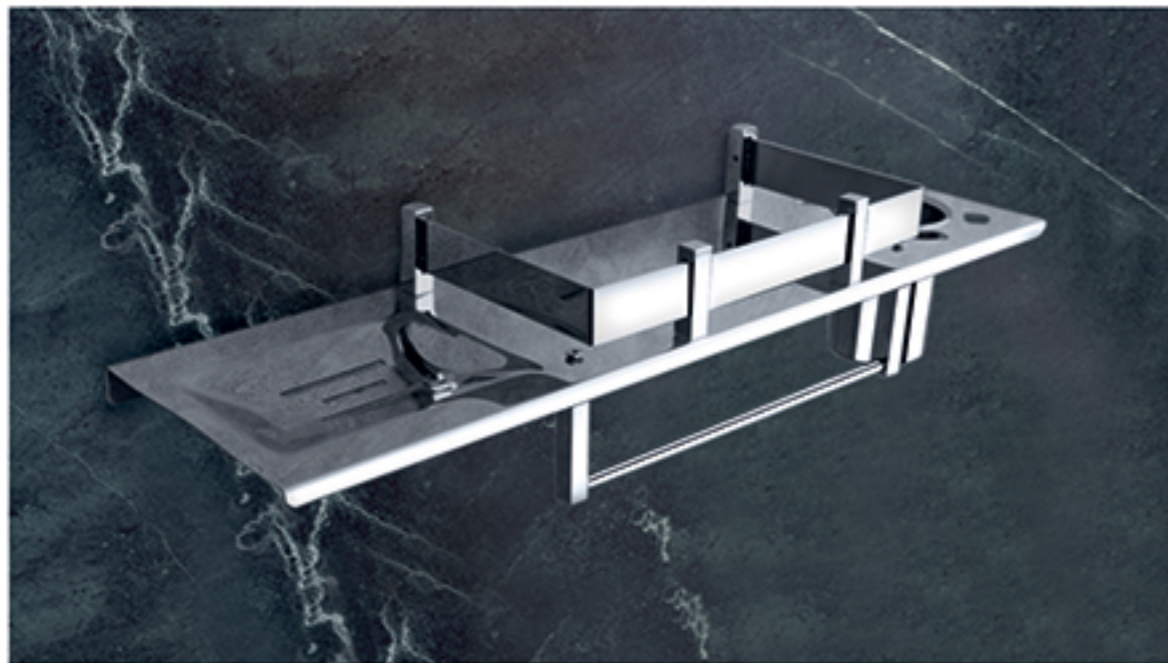

Chrome Plated

Best Quality

Ahead of Its Time

*Best Quality*

## Corner & Shelf

ECS 2601 - Double Shelf with Towel Rod

ECS 2602 - 4 in 1 (Shelf, Double Soap Dish with Tumbler Holder)

ECS 2603 - 4 in 1 (Shelf, Soap Dish, Tumbler Holder with Napkin Ring)

ECS 2604 - 4 in 1 (Shelf, Glass Soap Dish, Glass Tumbler Holder with Napkin Ring)